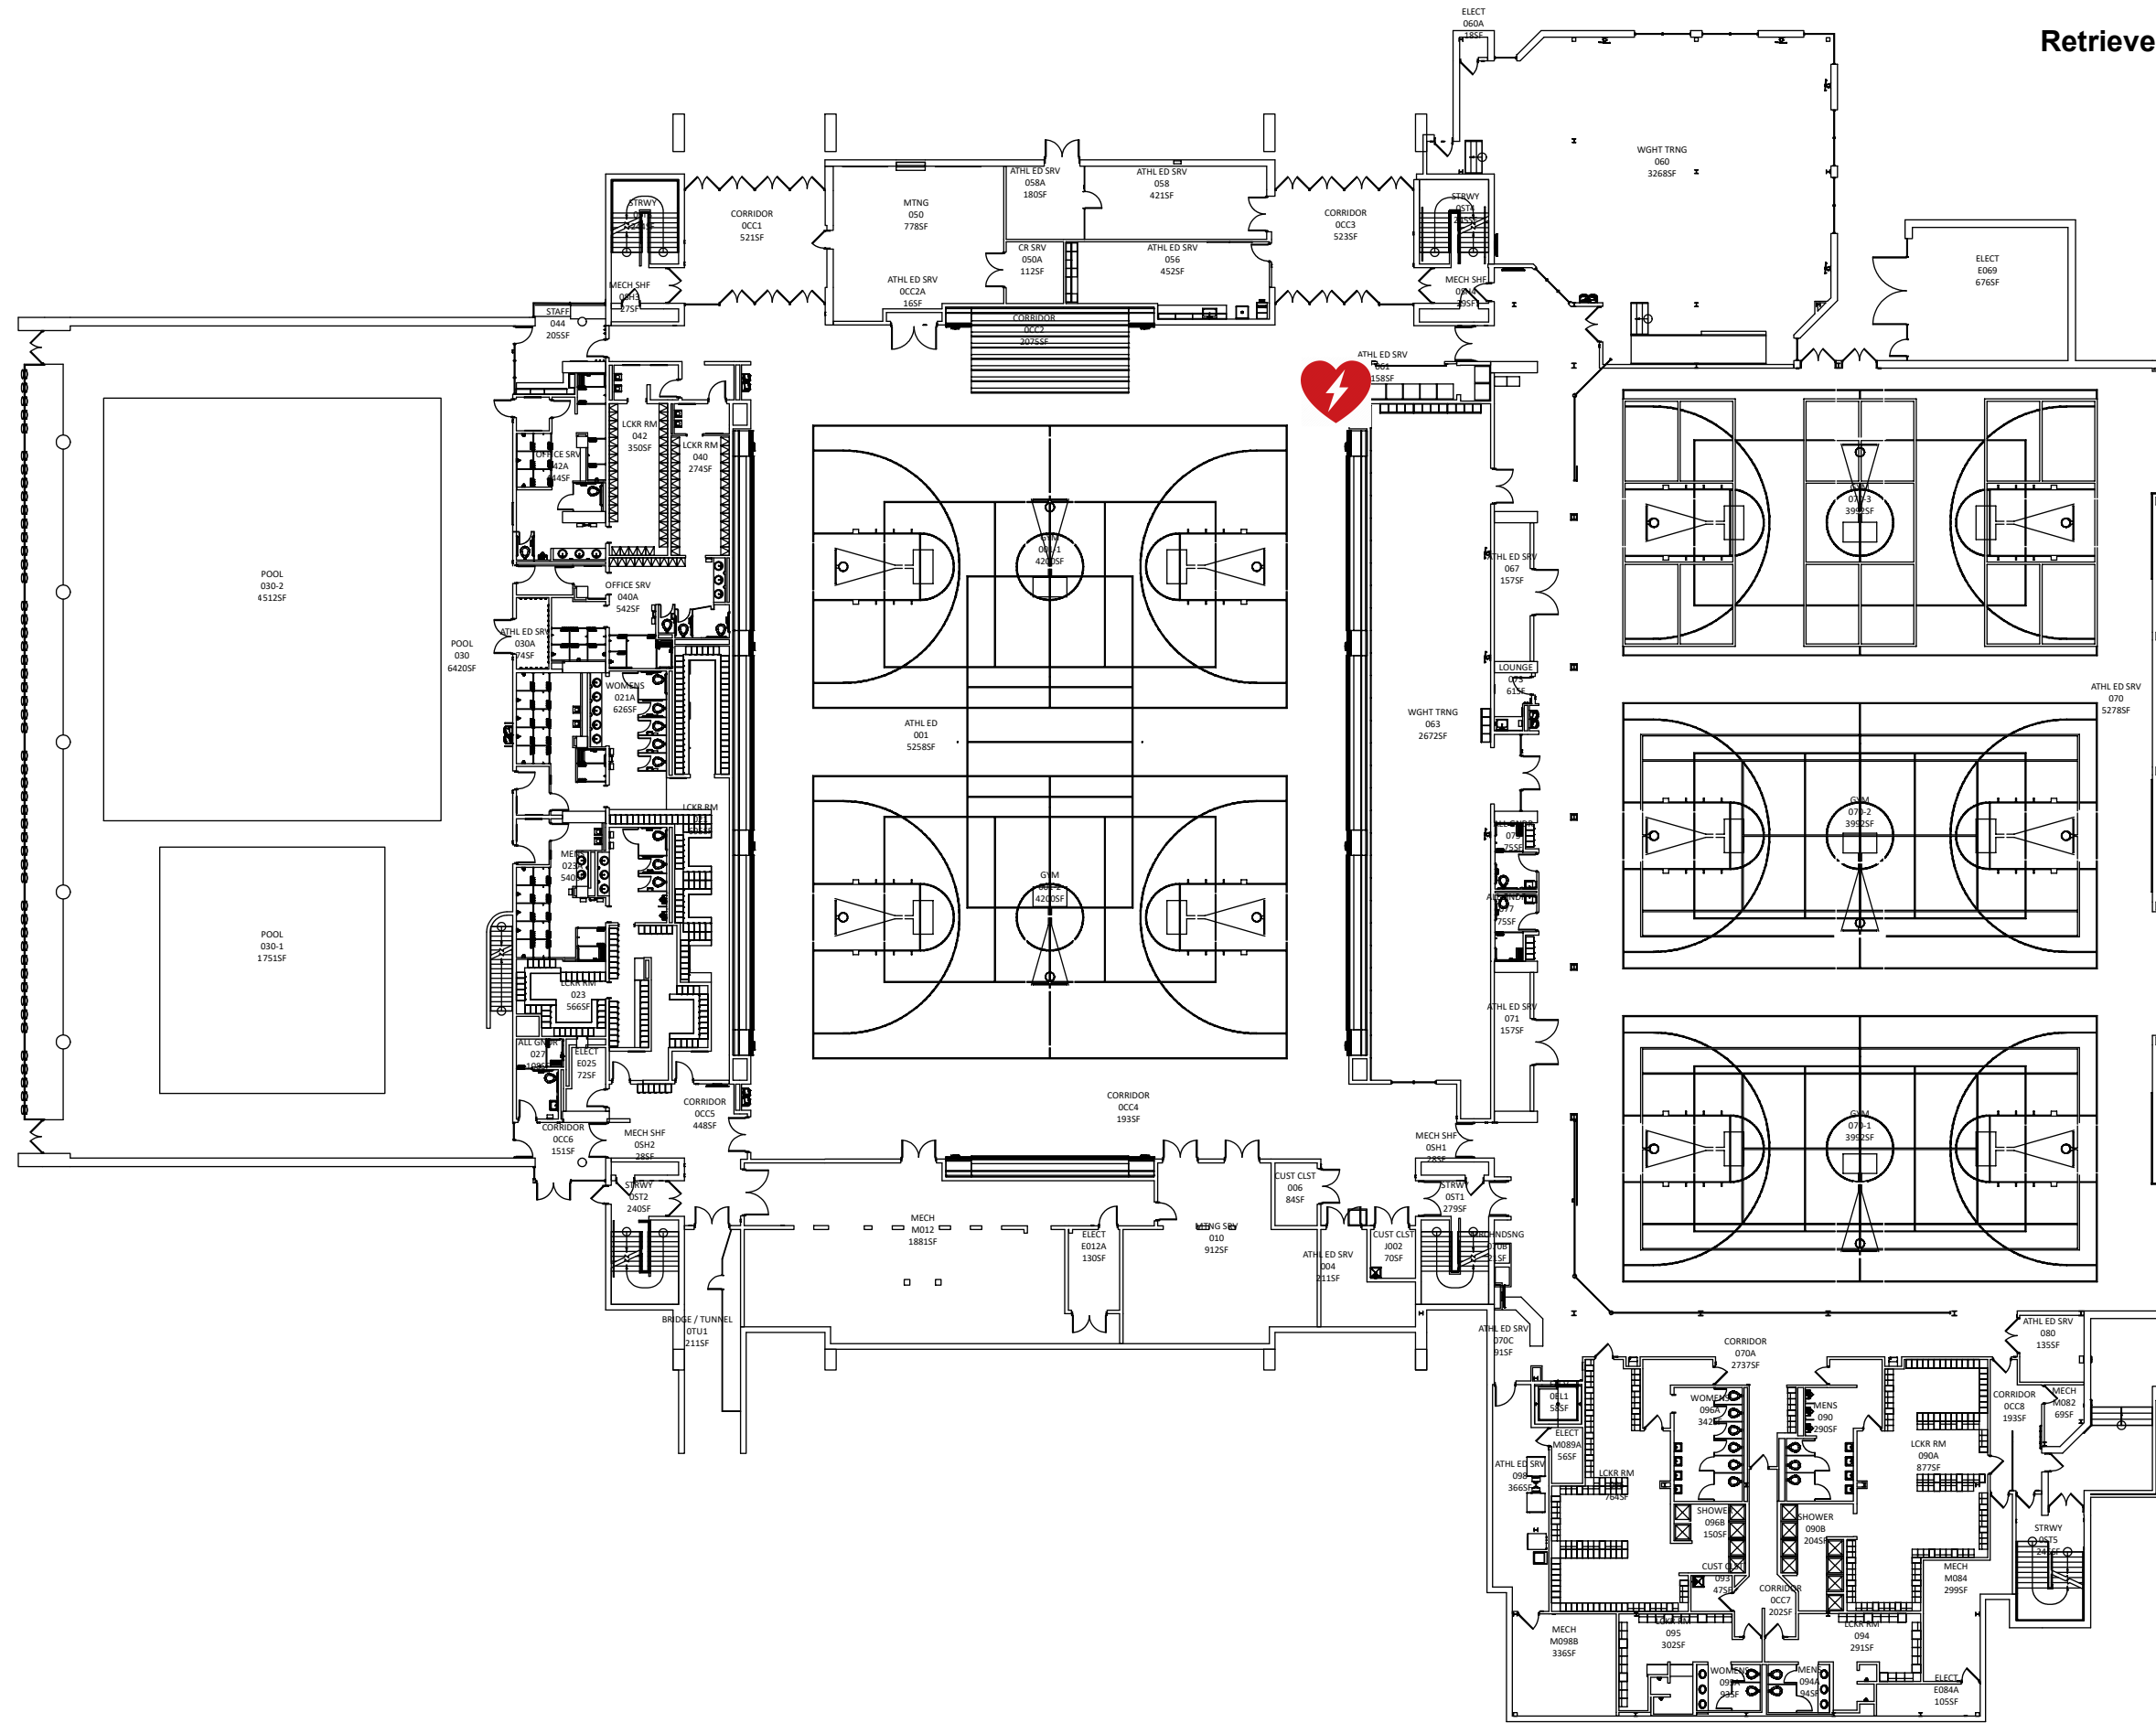

Retriever Activities Center - Ground Level

UMBC